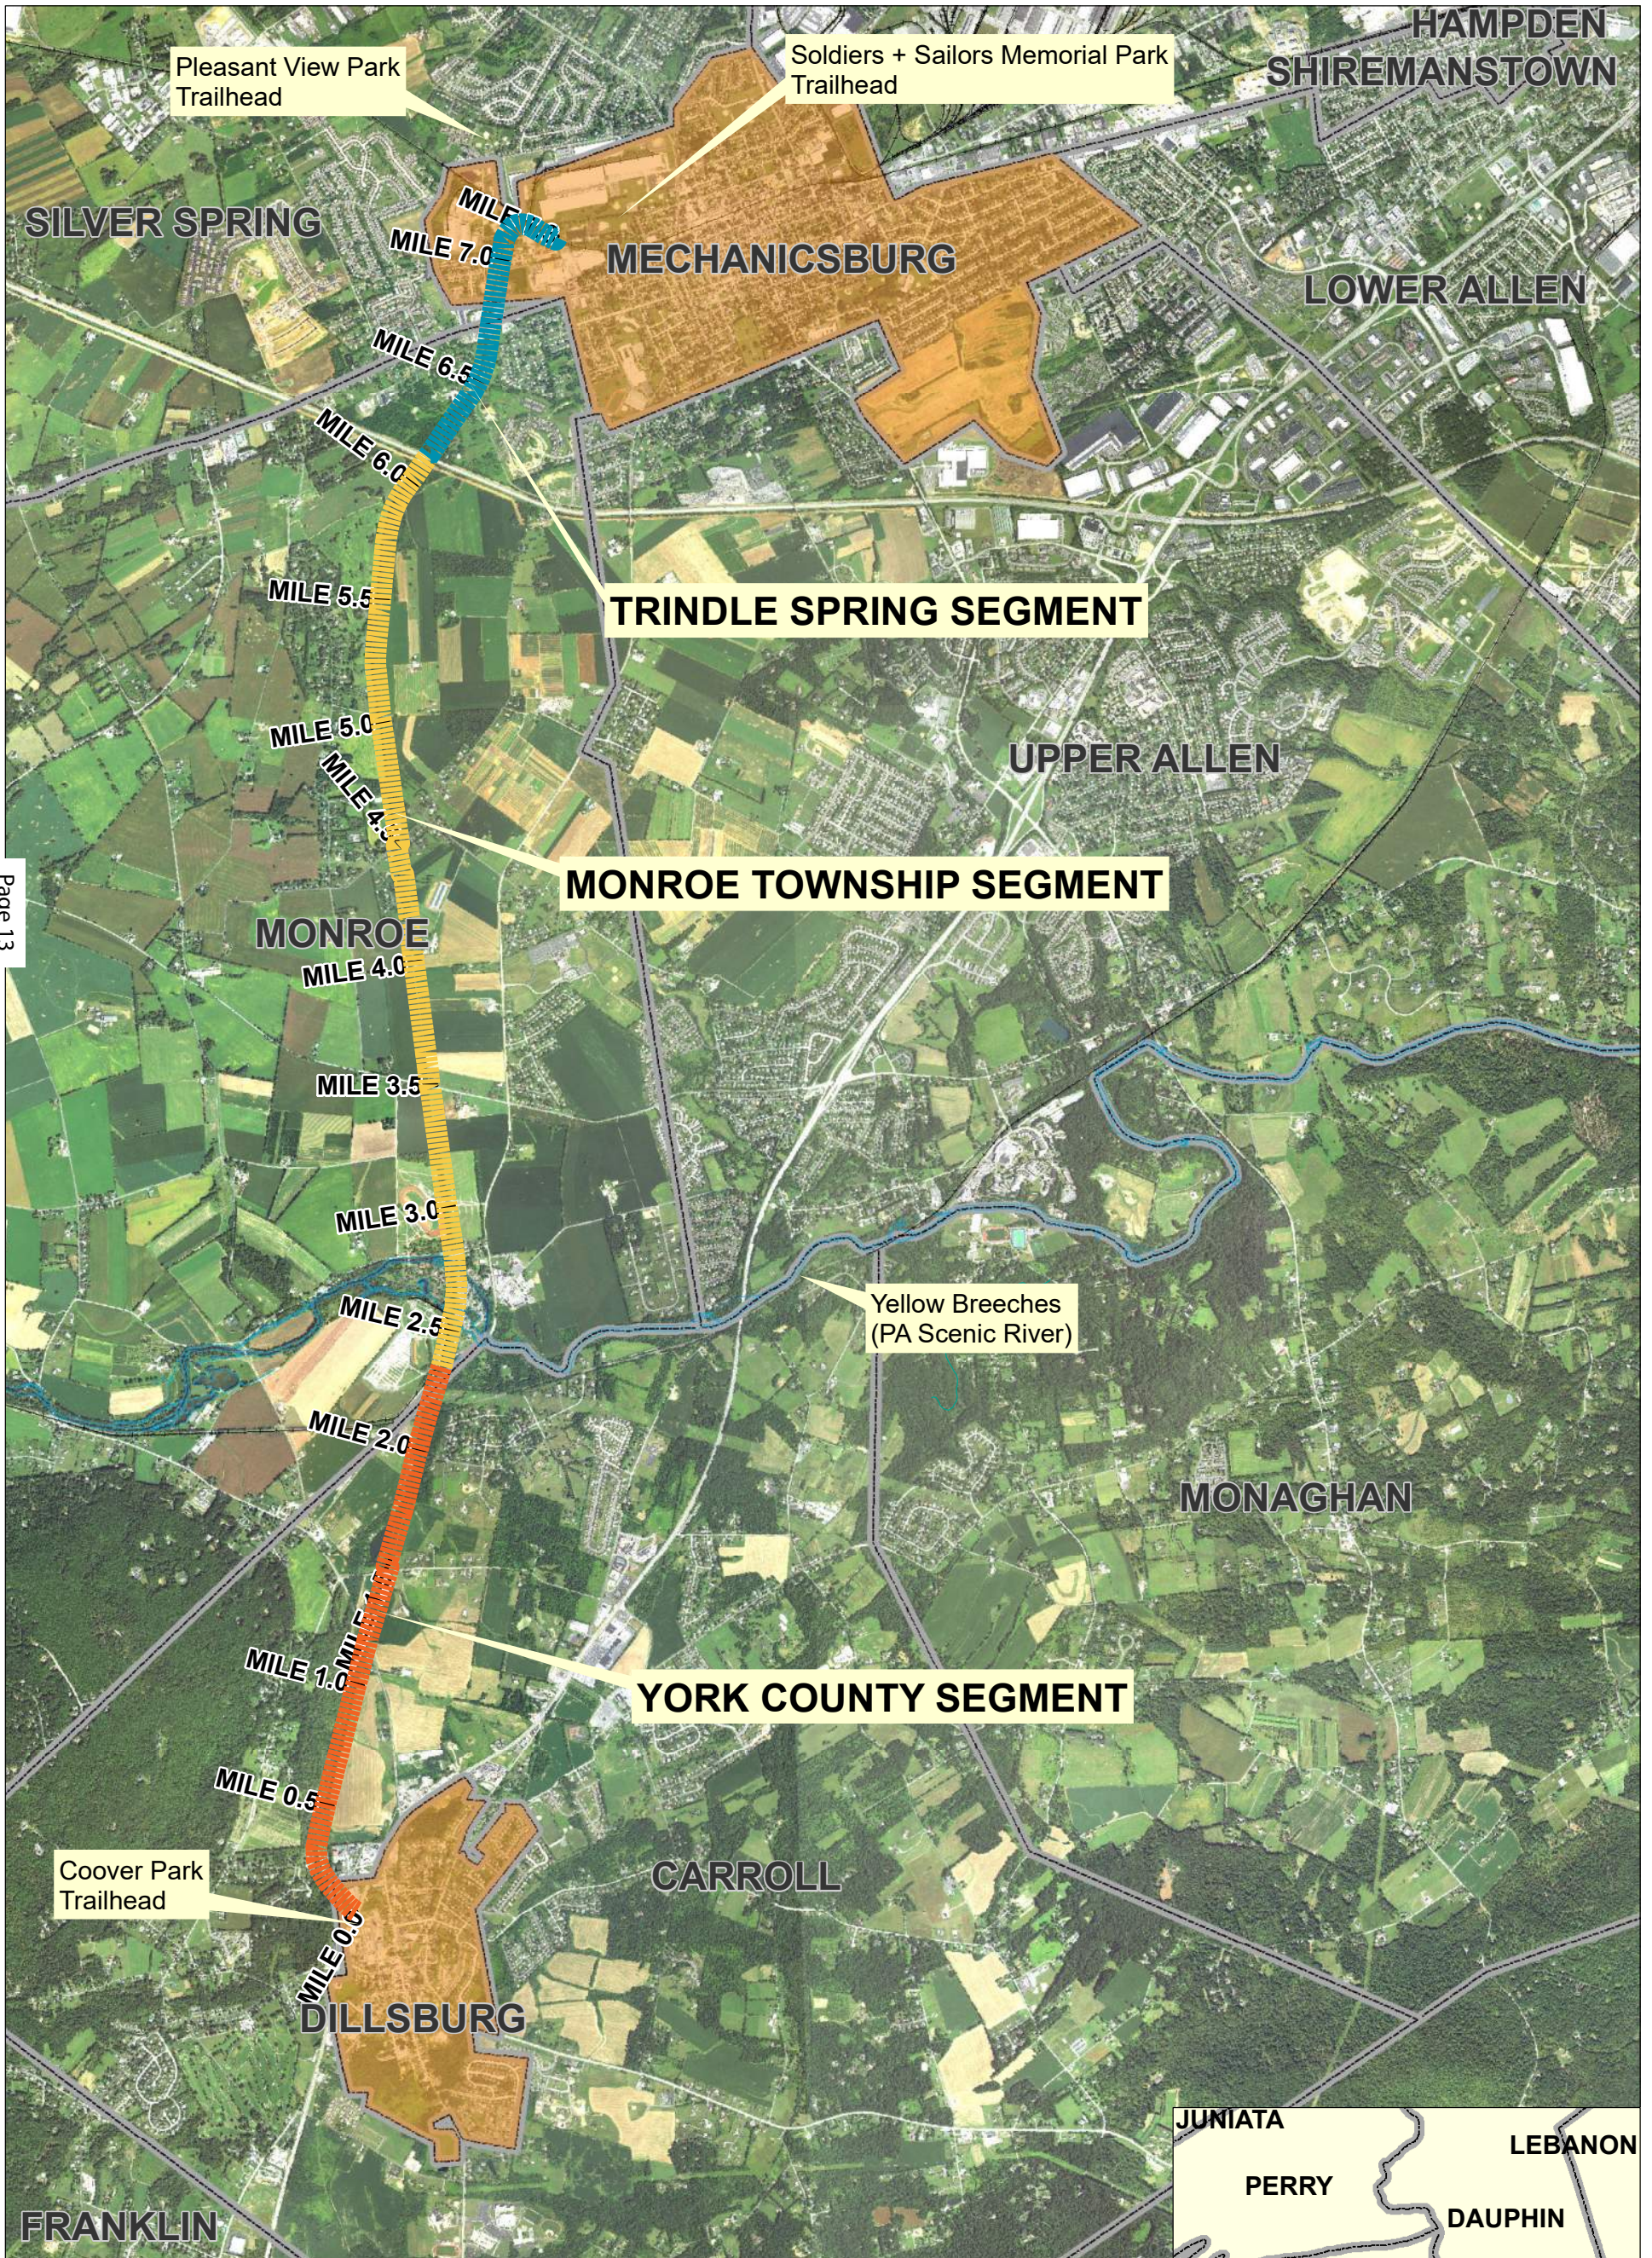

PROPOSED ROUTE

Page 13

Legend

-  Monroe Twp Segment
-  Trindle Spring Segment
-  York Co Segment
-  Muni-Bounds-Vicinity

SOUTH MOUNTAIN TROLLEY GREENWAY

(OVERVIEW)